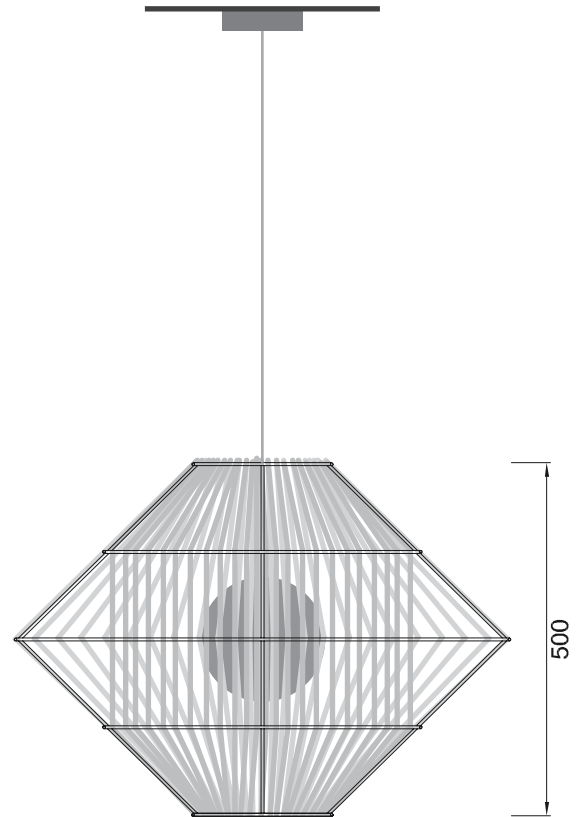

KAHDU 750D

YEAR OF DESIGN

2016

DESCRIPTION

Lampshade, Pendent

COUNTRY OF MANUFACTURE

Australia

MATERIALS

Fabric, Mild Steel, Bakelite

PRODUCT CODES

KD-750D-W (White Mesh Ribbon)

KD-750D-B (Black Mesh Ribbon)

LIGHT

E27 Max 60W

100-240V

DIMENSIONS

600mm Ø

600mm H

CUSTOM SIZES AVAILABLE ON REQUEST

WEIGHT

4kg