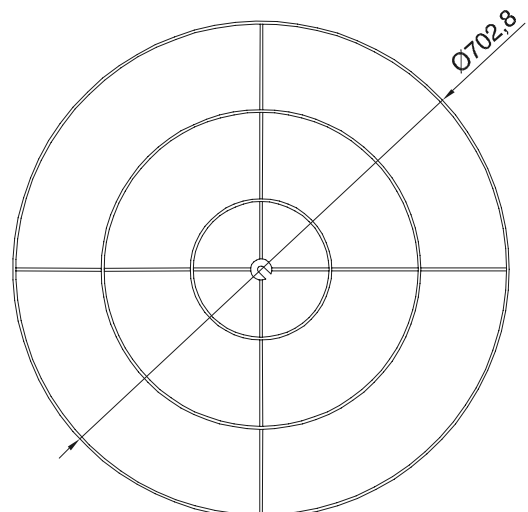

KAHDU 750D

YEAR OF DESIGN

2016

DESCRIPTION

Lampshade, Pendent

COUNTRY OF MANUFACTURE

Australia

MATERIALS

Fabric, Mild Steel, Bakelite

PRODUCT CODES

KD-750D-W (White Mesh Ribbon)

KD-750D-B (Black Mesh Ribbon)

LIGHT

E27 Max 60W

100-240V

DIMENSIONS

600mm Ø

600mm H

CUSTOM SIZES AVAILABLE ON REQUEST

WEIGHT

4kg