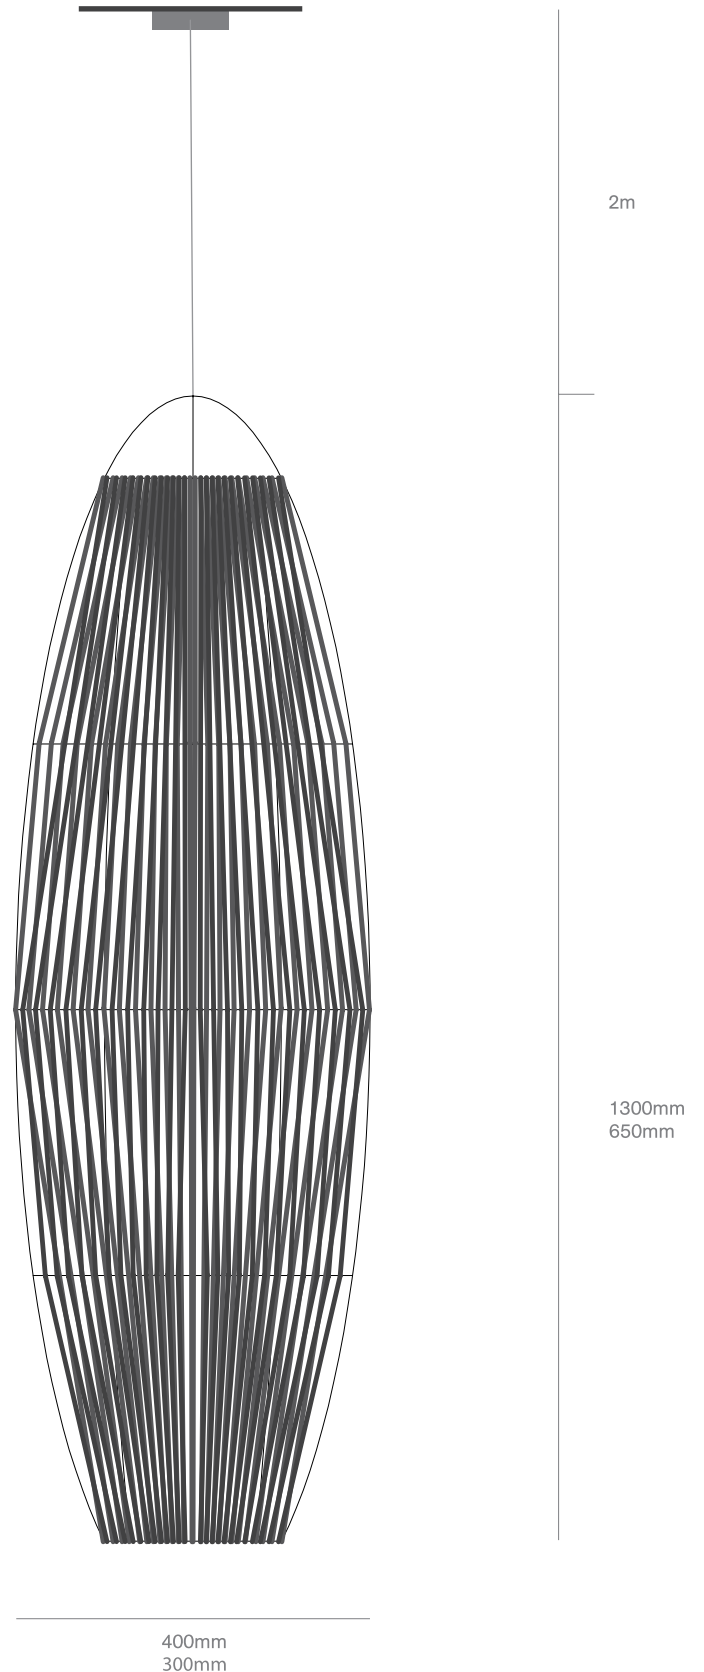

### DIMENSIONS

600 / 800mm Ø

340 / 450mm H

CUSTOM SIZES AVAILABLE ON REQUEST

### LIGHT

E27 Max 60W

100-240V

### DIMENSIONS

300 / 400mm Ø

650 / 1300mm H

CUSTOM SIZES AVAILABLE ON REQUEST

### WEIGHT

4 / 5kg