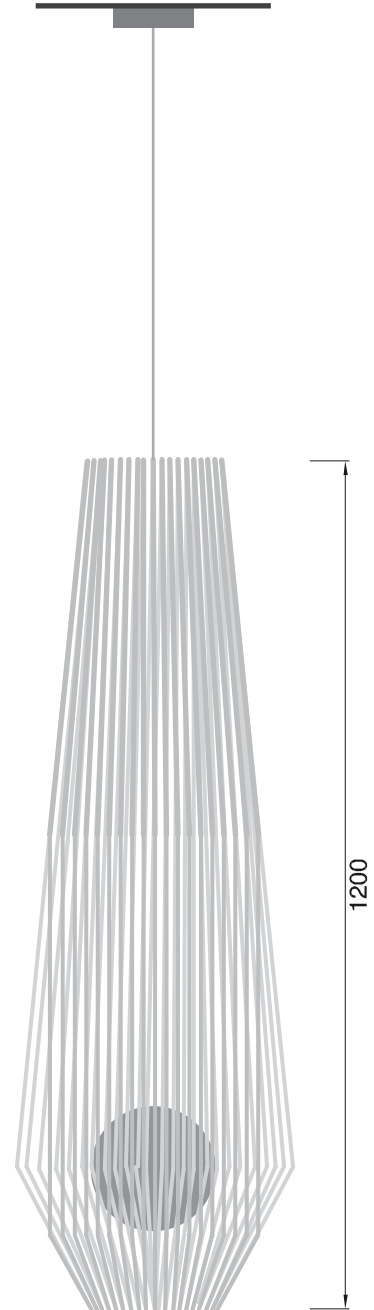

KAHDU 412D

YEAR OF DESIGN

2016

DESCRIPTION

Lampshade, Pendent

COUNTRY OF MANUFACTURE

Australia

MATERIALS

Fabric, Mild Steel, Bakelite

PRODUCT CODES

KD-412D-W (White Mesh Ribbon)

KD-412D-B (Black Mesh Ribbon)

LIGHT

E27 Max 60W

100-240V

DIMENSIONS

400mm Ø

1200mm H

CUSTOM SIZES AVAILABLE ON REQUEST

WEIGHT

4kg