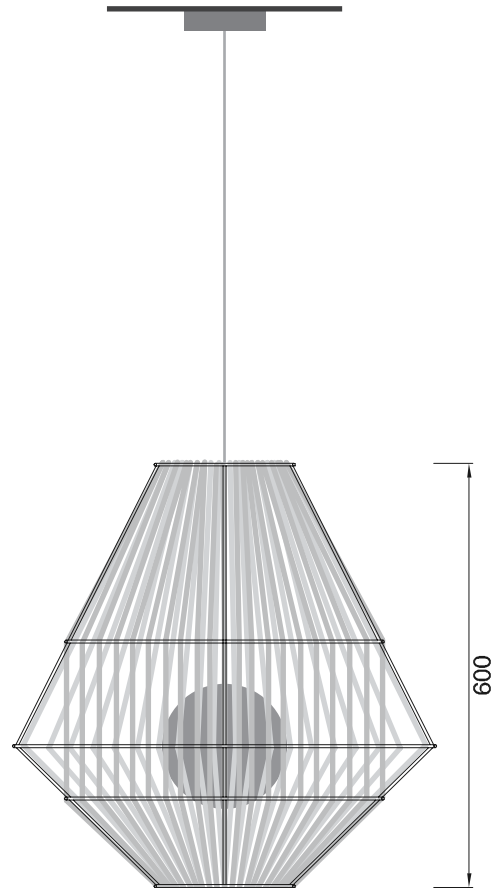

KAHDU 600D

YEAR OF DESIGN

2016

DESCRIPTION

Lampshade, Pendent

COUNTRY OF MANUFACTURE

Australia

MATERIALS

Fabric, Mild Steel, Bakelite

PRODUCT CODES

KD-600D-W (White Mesh Ribbon)

KD-600D-B (Black Mesh Ribbon)

LIGHT

E27 Max 60W

100-240V

DIMENSIONS

600mm Ø

600mm H

CUSTOM SIZES AVAILABLE ON REQUEST

WEIGHT

4kg