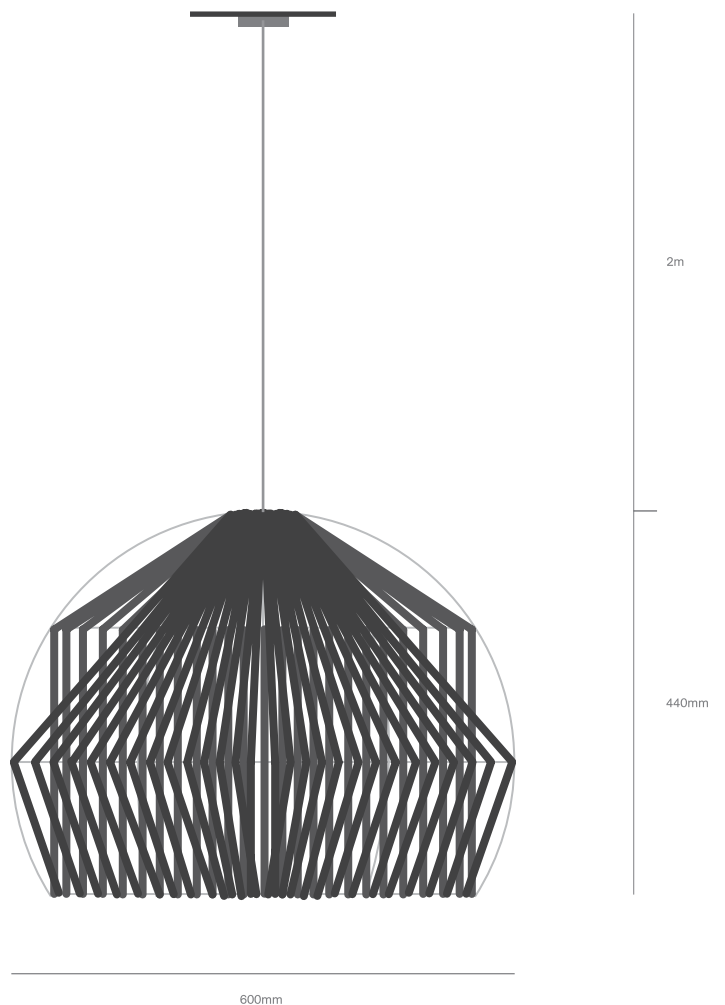

KAHDU 644

YEAR OF DESIGN

2010

DESCRIPTION

Lampshade, Pendent

COUNTRY OF MANUFACTURE

Australia

MATERIALS

Fabric, Mild Steel, Bakelite

PRODUCT CODES

KD-644

LIGHT

E27 Max 60W

100-240V

DIMENSIONS

600mm Ø

440mm H

CUSTOM SIZES AVAILABLE ON REQUEST

WEIGHT

4kg