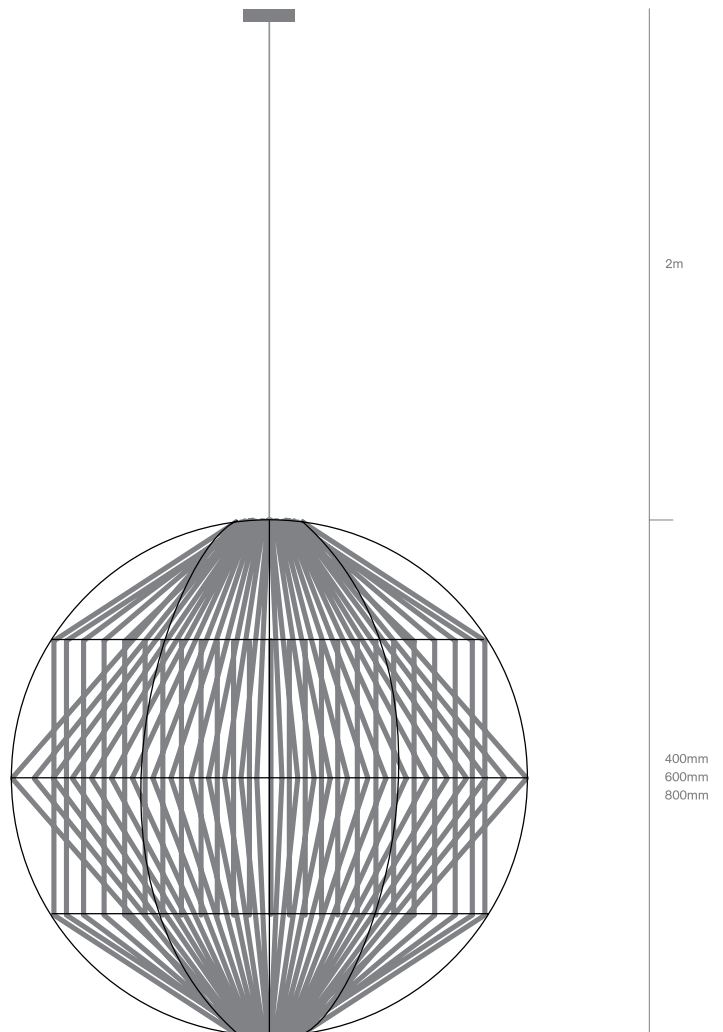

KAHDU 400/600/800

YEAR OF DESIGN

2010

DESCRIPTION

Lampshade, Pendent

COUNTRY OF MANUFACTURE

Australia

MATERIALS

Fabric, Mild Steel, Bakelite

PRODUCT CODES

KD-400

KD-600

KD-800

LIGHT

E27 Max 60W

100-240V

DIMENSIONS

400 / 600 / 800mm Ø

400 / 600 / 800mm H

CUSTOM SIZES AVAILABLE ON REQUEST

WEIGHT

2 / 4 / 6kg